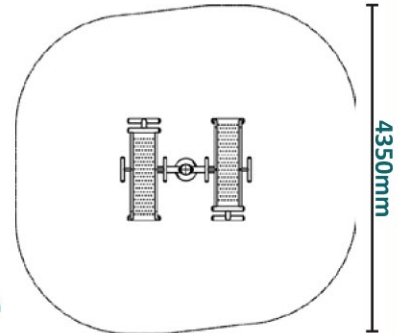

Unit Dimensions (mm) LxWxH : 1700x1350x685

Certified by TUV
to EN 16630

Suitable for
users over
1400mm tall.

Unit Weight : 63kg
Unit Free Fall Height : 630mm
Area Needed: 4700mm x 4350mm

Safety Spacing

4700mm

This unit allows the user to gain a wider range of abdominal movement whilst performing sit-ups.

The workout Range features individual fitness stations which offer an environmentally friendly outdoor fitness facility. Each unit is designed to target a specific muscle group, creating a variety of activities which can create a full body workout or aid recuperation after accident or illness. Workout units are available in three attractive colour combinations : blue and silver, green and silver or red and yellow.

(Surface diagram to scale 1:100 on A4)
(User diagram shows unit with a 1.8m tall adult)

Certificate Number 8101